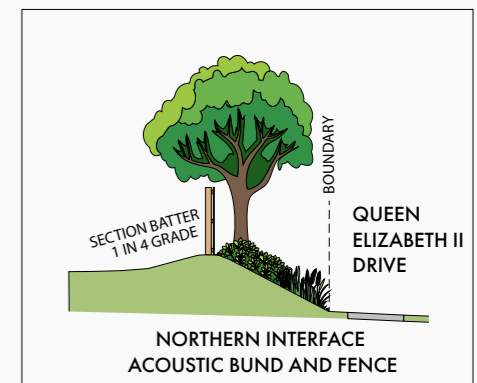

SHIRLEY

LEGEND

-  TREE
-  STREET LIGHT
-  PAVERS
-  GARDEN AREA
-  ACOUSTIC BUND & FENCE
-  FIXED DRIVEWAY POSITION
-  POWER KIOSK
-  SETBACK - NO BUILD AREA
-  3M SETBACK - NO BUILD AREA

NOTE

- NET AREAS SHOWN, + INDICATES SECTION HAS AN ACCESS LEG OR IS PART OF A RIGHT OF WAY AND OR BUND
- LANDSCAPING DETAILS ARE SUBJECT TO CHANGE.